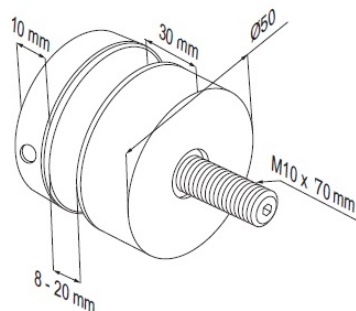

PRODUCT SHEET

Description:

Adjustable Stand-Off Glass Adapter,SS316,Brushed,ø50x30mm,F/ 8-20mm. Glass, W/M10x70mm
Threaded Rod, Drill Hole ø14mm

Item number:

22.10.479-0

Units	Box	Carton	HS Code	Barcode
Pcs.	4	24	8302419000	 5704866503433

SISO A/S

Mileparken 11
DK-2740 Skovlunde
Denmark
VAT: DK 24786013

Phone +45 45 830 900

www.siso.dk
siso@siso.dk

Danske Bank
Nytorv Branch
Copenhagen
SWIFT: DABADKKK

Account no.
4180 3112 112936
IBAN Account
DK7230003112112936